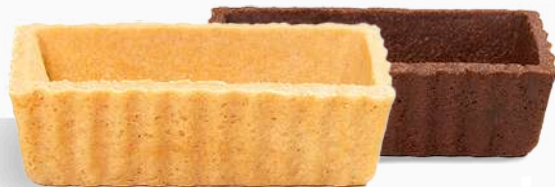

EAN 13 (tray)  
 7898624731379

Shape: square  
 Size: 7x7cm  
 Weight: 0.9 oz (26g)  
 Box: 45.8 oz (1,344kg) | 48 units (8 trays)  
 Tray: 5.9 oz (168g) | 06 units

Flavors                      EAN 14 (box)  
 BT 110 Vanilla            17898624731345  
 BT 120 Chocolate        17898624731352

EAN 13 (tray)  
 7898624731348  
 7898624731355

Shape: rectangular  
 Size: 8x4cm  
 Weight: 0.6 oz (18g)  
 Box: 59.9 oz (1,728kg) | 96 units (8 trays)  
 Tray: 7.6 oz (216g) | 12 units

Flavors                      EAN 14 (box)  
 BT 57 Vanilla             17898624730140  
 BT 64 Chocolate         17898624730133