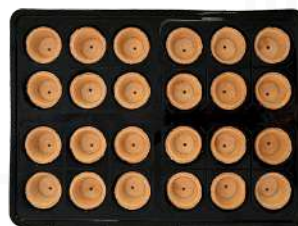

# Traditional & Chocolate

Shape: circular  
 Diameter: 4cm  
 Weight: 0.3 oz (9g)  
 Box: 59.9 oz (1,728kg) | 192 units (8 trays)  
 Tray: 7.6 oz (216g) | 24 units

Flavors	EAN 14 (box)
BT 53 Vanilla	17898624730027
BT 60 Chocolate	17898624730010
BT 67 Savory	17898624730034

EAN 13 (tray)
7898624730020
7898624730013
7898624730037

Shape: circular  
 Diameter: 7cm  
 Weight: 07 oz (21g)  
 Box: 45.8 oz (1,344kg) | 64 units (8 trays)  
 Tray: 5.9 oz (168g) | 8 units

Flavors	EAN 14 (box)
BT 51 Vanilla	17898624730089
BT 61 Chocolate	17898624730072
BT 68 Savory	17898624730096